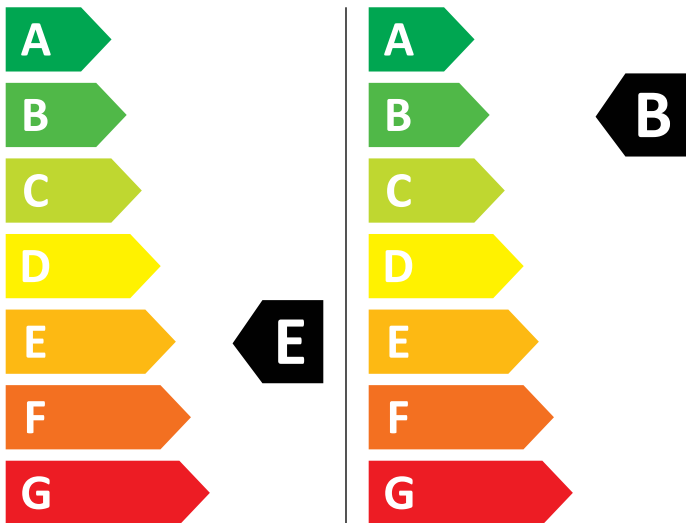

ENERG

AEG

L7WBG047W 914610212

325 kWh / 

52 kWh / 

5,0 kg

7,0 kg

67 L